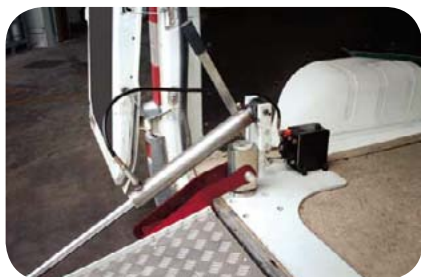

SpeedyRamp

Loadmaster

The Loadmaster range of ramps are truly the heavyweights and carry up to 1000Kg of load. The unique leverage system provides easy opening of the ramp and the rotation system offers the very best of flexibility.

Heavy duty steel and aluminium construction makes this ramp resistant to the elements while being strong, safe and high quality finish. You can now carry large loads in typical vehicles such as Ford, Fiat, VW, Mercedes, Citroen, Renault or Peugeot etc using the full width 1000/1200mm ramp in either 2.5M or 3.0M length when fully unfolded.

The Loadmaster 1000Kg capacity ramp is the ideal ramp to safely transport those heavier loads safely and quickly and can be easily installed to your vehicle.

Special Features

- Can hold up to 1000 Kg of weight
- Easy Opening
- Can be rotated
- Simple and easy Installation
- Quality and resistant aluminium.

SpeedyRamp Ltd, Speedwell Ind. Est, Staveley, Chesterfield S43 3JN

Tel: 0800 458 4091 Fax: 01246 471277

Email: info@speedyramp.co.uk Web: www.speedyramp.co.uk